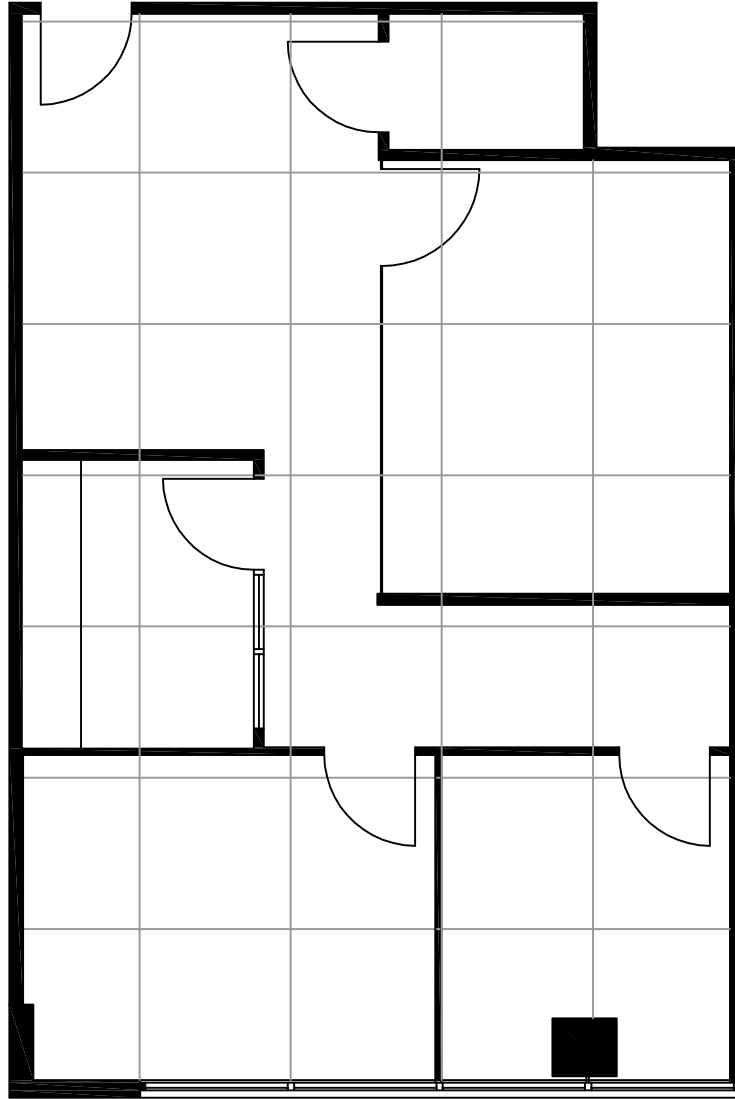

REAL

FIRST REAL PROPERTIES LIMITED

SKYWAY BUSINESS PARK

170 Attwell Drive
Toronto, Ontario

Suite 690 - 955 Sq. Ft. Rentable

Existing Space Plan

www.realpropertieslimited.com