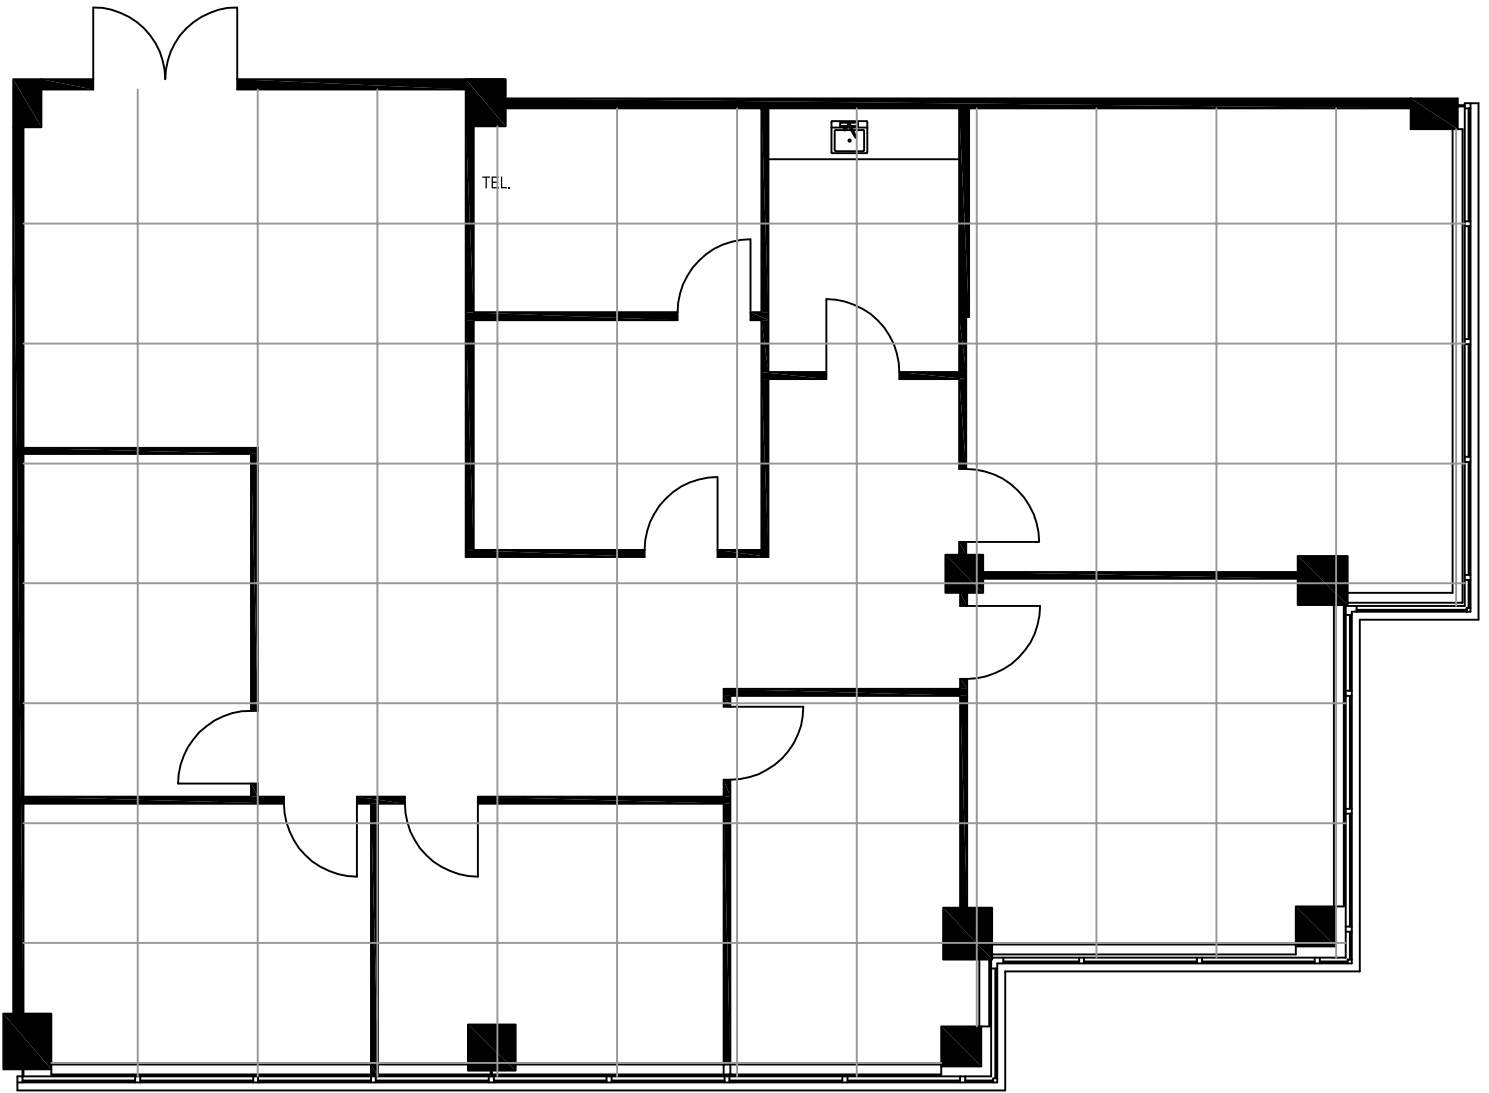

REAL

FIRST REAL PROPERTIES LIMITED

SKYWAY BUSINESS PARK
180 Attwell Drive
Toronto, Ontario

Suite 260 - 2,612 Sq. Ft. Rentable
Existing Space Plan

www.realpropertieslimited.com