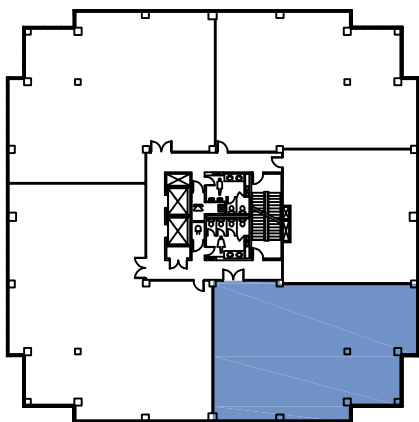

REAL

FIRST REAL PROPERTIES LIMITED

SKYWAY BUSINESS PARK
180 Attwell Drive
Toronto, Ontario

Suite 260 - 2,612 Sq. Ft. Rentable
Existing Space Plan

www.realpropertieslimited.com